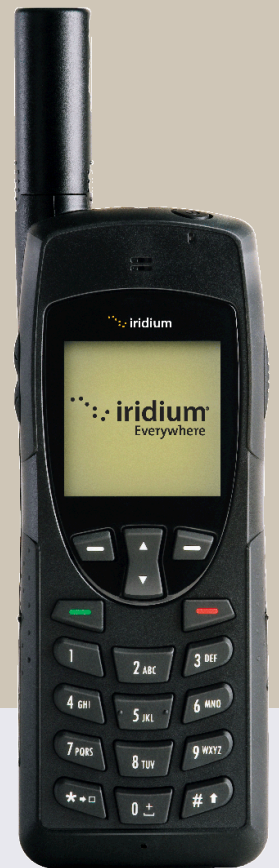

IRIDIUM 9555

The Most reliable service in
remote areas

COMPACT AND POWERFUL

THE HIGHEST NETWORK AVAILABILITY IN ONE OF THE SMALLEST SATELLITE PHONE

ENHANCED PORTABILITY

COMPACT PHYSICAL FOOTPRINT

INDUSTRIAL GRADE DESIGN

HIGHEST DURABILITY, IT IS CONCEIVED FOR THOUGH ENVIRONMENTS AND EXTREME CONDITIONS

REDESIGNED USER-FRIENDLY INTERFACE

OPERATIONAL ANYWHERE IN THE WORLD (EVEN IN THE POLES)

Learn more on iec-telecom.com

THE SMALLEST AND MOST POWERFUL IRIDIUM PHONE

The Iridium 9555 provides reliable connectivity from anywhere and can handle any environment: from baking desert to frozen ice parks!

Iridium 9555 is ruggedly built and present more hand-friendly form and aerodynamic features such as an internally stowed antenna. It incorporates innovations such as integrated speakerphone, improved SMS and email messaging capabilities and an upgraded Mini-USB data port. It continues the evolution of satellite phones, making communication more efficient and effective for users.

KEY FEATURES

CHARACTERISTICS

- **Dimensions:** 143 x 55 x 30mm
- **Weight:** 266g
- **Stand by Time:** Up to 30 hours
- **Talk Time:** Up to 4 hours
- **Data:** Up to 13 kbps
- **Voice:** 2.4 kbps
- **Integrated speakerphone**
- **Headset** and hand-free capability
- 200 character illuminated graphic display
- Volume, Signal and battery strength meters
- Illuminated weather-resistant keypad
- Integrated speakerphone
- Quick-connect to Iridium voicemail
- Two-way SMS and short email capability
- Pre-programmable International Access Code (00 or +)