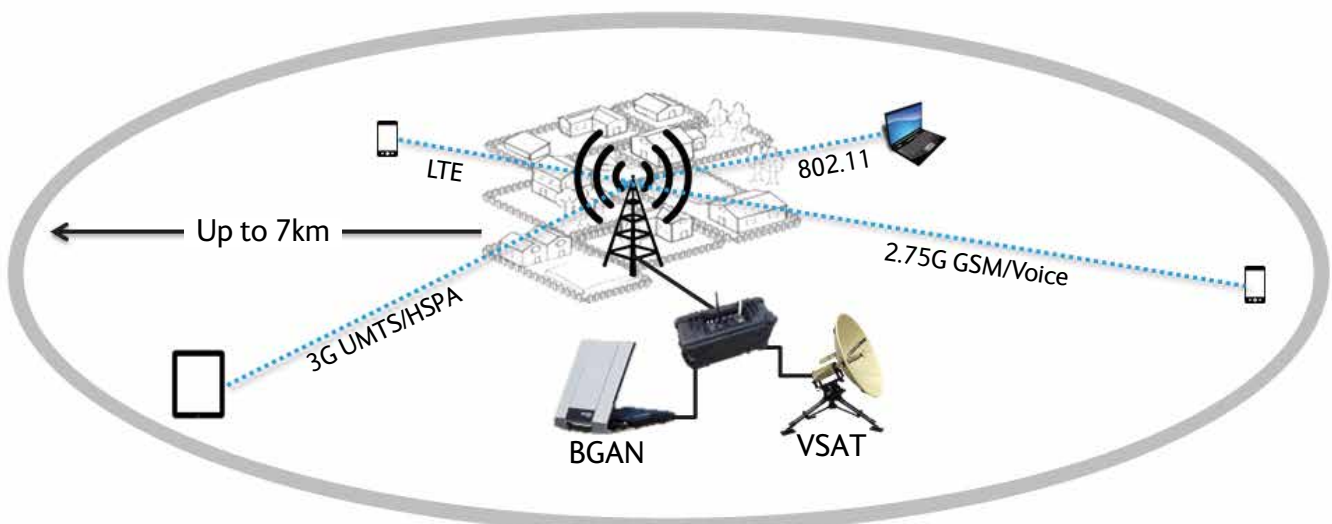

Private Portable Cellular/Mobile Network